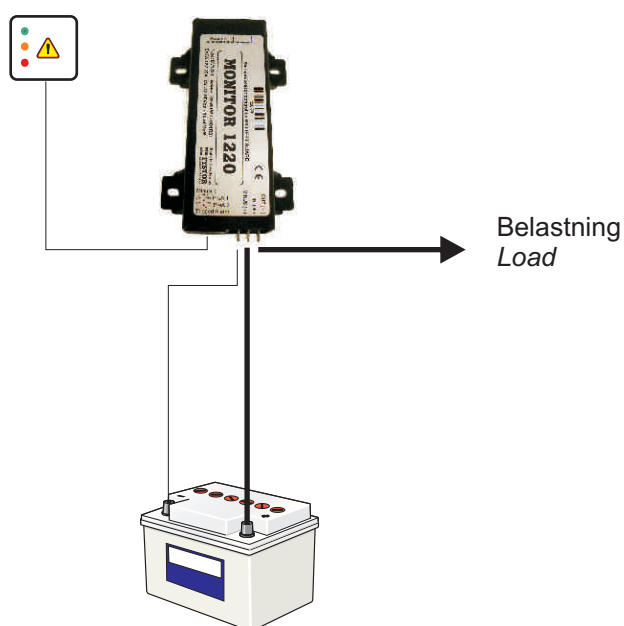

MONITOR 20 can meet every demand of parameter settings via the internal software controlling the guard.

MONITOR 20 is equipped with a 3-level-alarm output. Prealarm 1 , Prealarm2 and Triggered alarm.

By the prealarm levels critical equipments can be taken down in a controlled order prior to disconnection of the battery power.

MONITOR 20 is adjustable and can easily be set to a voltage corresponding to needed rest capacity.

MONITOR 20 has an inbuilt automatic reset function activated as soon as the battery is recharge - no user intervention is needed.

3 years warranty

TYSTOR
BATTERYCHARGERS

Tystor AB • Nilsbol • S-64295 Flen • Sweden
Tel: +46 (0)157 70450 • Fax: +46 (0)157 70454
www.tystor.com • sales@tystor.com

TEKNISKA DATA / TECHNICAL DATA

	BV1220	BV2420	BV4805	BV4820	
Batterispänning/Battery Voltage	12	24	48	48	V
Max.spänning/Max. Voltage	18	30	60	60	V
Spänning "till" (standard) / Voltage "on" (standard)	13,0	26,0	52,0	52,0	V
Spänning "från" (justerbar) / Voltage "off" (adjustable)	9,5-12,5	19,0-25,0	38,0-50,0	38,0-50,0	V
Förlarm 1,nivå över "från" / Prealarm 1, level above "off"	1,0	2,0	4,0	4,0	V
Förlarm 2,nivå över "från" / Prealarm 2, level above "off"	0,5	1,0	2,0	2,0	V
Max ström / Max Current	20	20	5	20	A
Egenförbrukning "från" / Consumption "off"	10	10	10	10	mA
Egenförbrukning "till" / Consumption "on"	100	55	55	55	mA
Höjd/Height	40	40	40	40	mm
Bredd/Width	80	80	80	80	mm
Längd/Length	140	140	140	140	mm
Vikt /Weight ca./app.	0,25	0,25	0,25	0,25	kg
Artikelnummer / Art.no	520-901	520-902	520-903	520-904	

Batterisystem med **TYSTOR** och **MONITOR** i standard montering

Battery system with **TYSTOR** and **MONITOR** as a standard installation

3-färgad indikering för funktions information

3-coloured indicator as working information